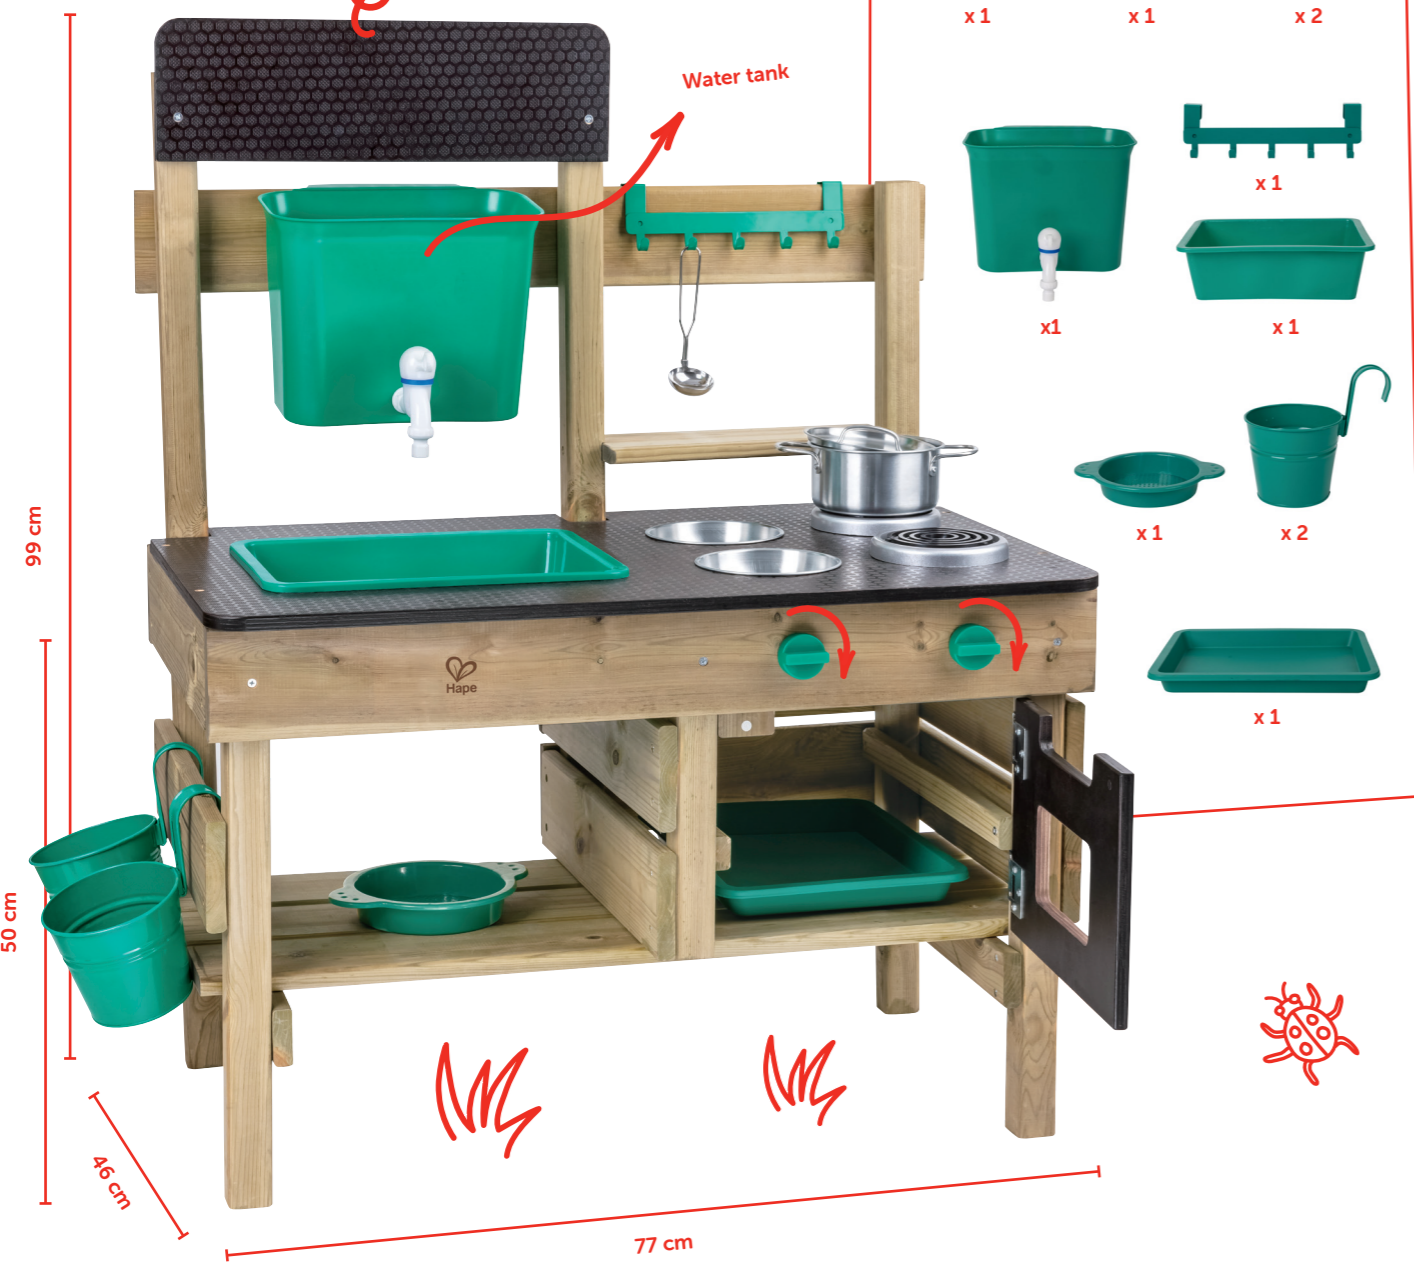

E0101

BEST SELLER

Scoot-Around

Age: 12M+ / PCS: 1 / MC: 3 / SU: 0

Packaging: 46.5 x 36.5 x 10.9 cm

Product: 52.0 x 38.3 x 32.6 cm

- Made of sustainable materials such as Green PE and FSC® certified bamboo.
- Featuring a water tank, tap and sink, and a stove, oven, baking tray, two bowls, a pot, a ladle and a sieve.

E3193 **NEW** FSC
 Outdoor Kitchen
 Age: 3Y+ / PCS: 30 / MC: 1 / SU: 0
 Packaging: 96.0 x 48.0 x 25.0 cm
 Product: 77.0 x 99.0 x 46.0 cm

Perfect way for children to start learning about nature

E5584 **NEW**
 Gardening Tool Set

Age: 4Y+ / PCS: 6 / MC: 8 / SU: 0
 Packaging: 12.5 x 12.5 x 12.5 cm
 Product: 27.2 x 12.3 x 15.0 cm

- Functional, high-quality gardening tools.
- Includes a watering can, trowel, rake, spade / shovel and 2 bamboo-based plant labels.
- Tools are made of high quality metal with bamboo handles.