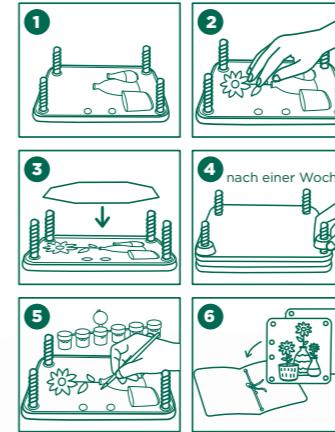

E5575

Compass Set

Age: 4Y+ / PCS: 2 / MC: 48 / SU: 0

Packaging: 15.0 x 15.0 x 3.7 cm

6 943478 027091

E5574

Flower Press Art DIY Kit

Age: 5Y+ / PCS: 19 / MC: 12 / SU: 0

Packaging: 18.7 x 19.0 x 7.8 cm

Product: 17.4 x 9.3 x 6.4 cm

6 943478 021846

- Collect flowers to press for a keepsake
- Contains 6 different paints and a paintbrush

- Manufactured from recycled PET bottles
- Can also be used as a seat (max weight 110kg)

E5573

Pocket Swing

Age: 5Y+ / PCS: 5 / MC: 48 / SU: 0

Packaging: 19.0 x 15.0 x 5.0 cm

Product: 19.4 x 9.6 x 6.3 cm

6 943478 021259

E5577

Explorers Bug Jar

Age: 4Y+ / PCS: 1 / MC: 24 / SU: 0

Packaging: 11.0 x 12.0 x 8.0 cm

Product: 7.2 x 8.5 x 7.2 cm

6 943478 027114