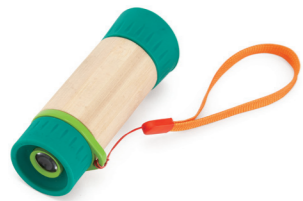

E5569

Hide-and-seek Periscope

Age: 3Y+ / PCS: 1 / MC: 24 / SU: 0

Packaging: 5.8 x 30.5 x 5.8 cm

Product: 5.7 x 30.0 x 5.7 cm

6 943478 021235

E5568

Adjustable Telescope