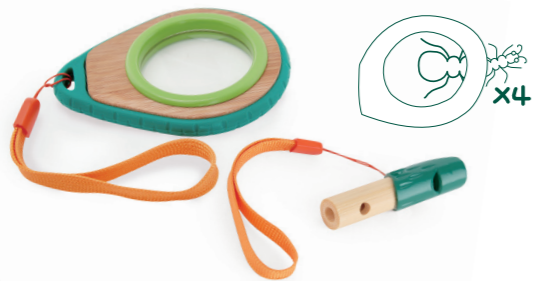

E5569

Hide-and-seek Periscope

Age: 3Y+ / PCS: 1 / MC: 24 / SU: 0

Packaging: 5.8 x 30.5 x 5.8 cm

Product: 5.7 x 30.0 x 5.7 cm

6 943478 021235

E5568

Adjustable Telescope

Age: 3Y+ / PCS: 2 / MC: 24 / SU: 0

Packaging: 15.0 x 15.0 x 5.5 cm

Product: 10.0 x 4.0 x 4.6 cm

6 943478 021242

E5570

Nature Detective Set

Age: 3Y+ / PCS: 2 / MC: 48 / SU: 0

Packaging: 15.2 x 15.3 x 5.2 cm