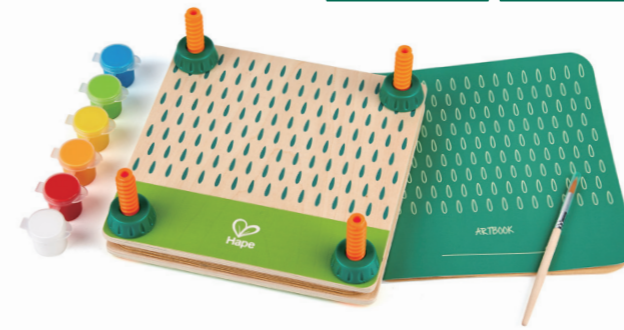

E5579

Hand-Powered Flashlight

Age: 4Y+ / PCS: 2 / MC: 24 / SU: 0

Packaging: 15.0 x 15.0 x 5.5 cm

Product: 4.2 x 13.5 x 4.2 cm

6 943478 027138

E5575

Compass Set

Age: 4Y+ / PCS: 2 / MC: 48 / SU: 0

Packaging: 15.0 x 15.0 x 3.7 cm

6 943478 027091

E5574

Flower Press Art DIY Kit

Age: 5Y+ / PCS: 19 / MC: 12 / SU: 0

Packaging: 18.7 x 19.0 x 7.8 cm

Product: 17.4 x 9.3 x 6.4 cm

6 943478 021846

- Collect flowers to press for a keepsake
- Contains 6 different paints and a paintbrush

- Manufactured from recycled PET bottles
- Can also be used as a seat (max weight 110kg)

E5573

Pocket Swing

Age: 5Y+ / PCS: 5 / MC: 48 / SU: 0

Packaging: 19.0 x 15.0 x 5.0 cm

Product: 19.4 x 9.6 x 6.3 cm

6 943478 021259

E5577

Explorers Bug Jar

Age: 4Y+ / PCS: 1 / MC: 24 / SU: 0

Packaging: 11.0 x 12.0 x 8.0 cm

Product: 7.2 x 8.5 x 7.2 cm

6 943478 027114